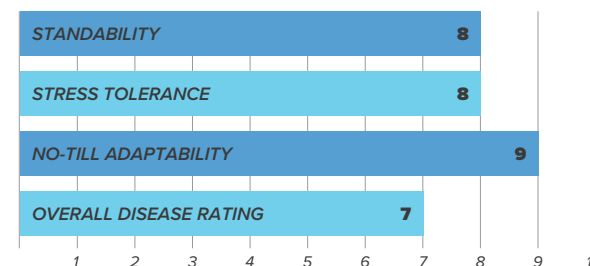

29F42

2.9 RM
XTENDFLEX®

XTENDFLEX
SOYBEANS

PROHARVEST
SEEDS

PLACEMENT/MANAGEMENT

- A +3 bpa advantage over 28F12's
- A bigger, wider plant type
- A nice upgrade to the XtendFlex® lineup
- Manage around higher SDS areas

GENERAL CHARACTERISTICS	
Plant Height	Medium-Tall
Canopy/Plant type	Medium-Bush
Branching Habit	Branchy
Flower Color	Purple
Hilum Color	Imp. Black
Pod Color	Brown
Pubescence	Gray
Protein	39.5%
Oil	22.1%
Covercrop Companion	Good