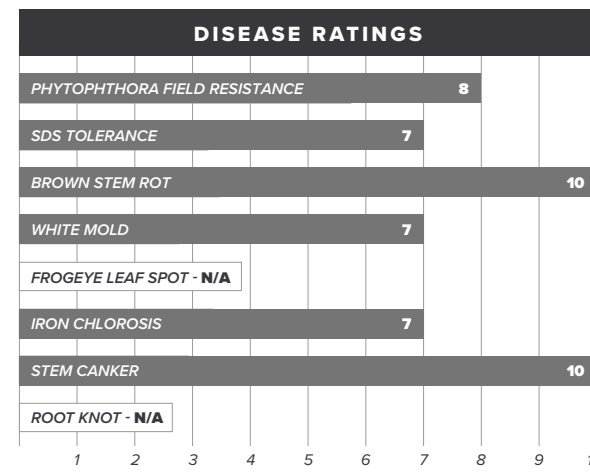

29F42

2.9 RM
XTENDFLEX®

XTENDFLEX
SOYBEANS

PROHARVEST
SEEDS

PLACEMENT/MANAGEMENT

- A +3 bpa advantage over 28F12's
- A bigger, wider plant type
- A nice upgrade to the XtendFlex® lineup
- Manage around higher SDS areas

GENERAL CHARACTERISTICS	
Plant Height	Medium-Tall
Canopy/Plant type	Medium-Bush
Branching Habit	Branchy
Flower Color	Purple
Hilum Color	Imp. Black
Pod Color	Brown
Pubescence	Gray
Protein	39.5%
Oil	22.1%
Covercrop Companion	Good

SOIL PLACEMENT	
HR	Light Soils: Low O.M., Low CEC, Low water holding capacity.
HR	Medium Soils: O.M. 1.5-3.5%, CEC 11-20, Good productivity, well drained silt loams.
HR	Heavy Soils: High O.M. >3.5%, CEC >20, Well drained highly productive with deep top soil
HR	Poorly Drained Soils: Soils that tend to remain saturated for extended periods of time.