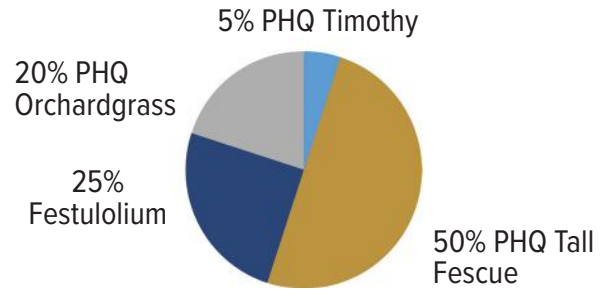

4Grass

Hay Mix

Features:

4Grass Hay mix is an all grass hay mix designed with late maturing grasses reaching peak production in late spring to early summer. This provides growers with high quality and tonnage for hay production. Can be paired with ProHarvest Alfalfa for exceptional quality.

4Grass is an ideal grass only mixture with high quality and tonnage.

Rate 25-40 lbs/Acre

PHQ Tall Fescue:

- Soft-leaf, late-maturing
- Yields equal to or greater than alfalfa
- High amounts of digestible fiber

PHQ Timothy:

- High tonnage spring crop with great palatability
- Later maturing varieties used to provide for production beyond first cutting and have improved grazing tolerance