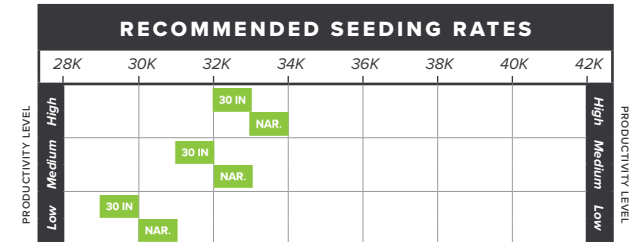

- High performing Artesian® hybrid
- Excels in the Central and Western Corn Belt
- Excellent early season vigor for early planting
- Great ear flex allows for more moderate populations

GENERAL CHARACTERISTICS	
GDD Pollination	1315
GDD Black Layer	2600
Pollination for maturity	Early
Plant Height	Medium
Leaf Type	Semi-Upright
Ear Height	Medium-Low
Ear Type	Semi-Flex
Kernel Rows	16-18
Cob Color	Pink
Test Weight	Good
Husk Coverage	Good
Covercrop Companion	Very Good

AGRONOMIC FEATURES	
Emergence	Excellent
Seedling Vigor	Excellent
Stay Green	Good
Dry Down	Excellent
Delayed Harvest	Very Good
Response to Fungicide	Excellent
Corn after Corn	Very Good
Silage	Very Good
Stress Tolerance	Excellent

SOIL PLACEMENT	
HR	Light Soils: Low O.M., Low CEC, Low water holding capacity.
HR	Medium Soils: O.M. 1.5-3.5%, CEC 11-20, Good productivity, well drained silt loams.
HR	Heavy Soils: High O.M. >3.5%, CEC >20, Well drained highly productive with deep top soil
R	Poorly Drained Soils: Soils that tend to remain saturated for extended periods of time.

AREA OF ADAPTATION	
HR	Western: West of Mississippi River
HR	Central: I-35 to I-65
R	Eastern: East of Mississippi River
HR	Moves South well for an early season hybrid
HR	Moves North well for a full season hybrid

NITROGEN APPLICATION			
Rotation - Timing	100% Preplant	Pre/Sidedress	Starter/Sidedress
Corn/Soybean	R	HR	HR
Corn/Corn	NR	HR	HR
Corn/Cover	NR	HR	HR

NOTES