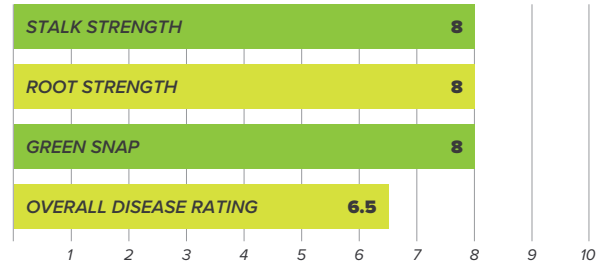

PLACEMENT/MANAGEMENT

- A very well rounded, versatile hybrid
- Excellent seedling vigor and drought tolerance
- Goes West well with strong Goss's Wilt and Green Snap
- Brings top performance to this RM

GENERAL CHARACTERISTICS

GDD Pollination	1318
GDD Black Layer	2600
Pollination for maturity	Medium-Late
Plant Height	Medium
Leaf Type	Semi-Upright
Ear Height	Medium
Ear Type	Semi-Flex
Kernel Rows	16-18
Cob Color	Red
Test Weight	Good
Husk Coverage	Good
Covercrop Companion	Very Good

AGRONOMIC FEATURES

Emergence	Excellent
Seedling Vigor	Excellent
Stay Green	Very Good
Dry Down	Excellent
Delayed Harvest	Very Good
Response to Fungicide	Very Good
Corn after Corn	Very Good
Silage	Very Good
Stress Tolerance	Very Good

SOIL PLACEMENT

- **HR** **Light Soils:** Low O.M., Low CEC, Low water holding capacity.
- **HR** **Medium Soils:** O.M. 1.5-3.5%, CEC 11-20, Good productivity, well drained silt loams.
- **HR** **Heavy Soils:** High O.M. >3.5%, CEC >20, Well drained highly productive with deep top soil
- **R** **Poorly Drained Soils:** Soils that tend to remain saturated for extended periods of time.

AREA OF ADAPTATION

- **HR** **Western:** West of Mississippi River
- **HR** **Central:** I-35 to I-65
- **HR** **Eastern:** East of Mississippi River
- **HR** Moves South well for an early season hybrid
- **HR** Moves North well for a full season hybrid

NITROGEN APPLICATION

Rotation - Timing	100% Preplant	Pre/ Sidedress	Starter/ Sidedress
Corn/Soybean	R	HR	HR
Corn/Corn	NR	HR	HR
Corn/Cover	NR	HR	HR