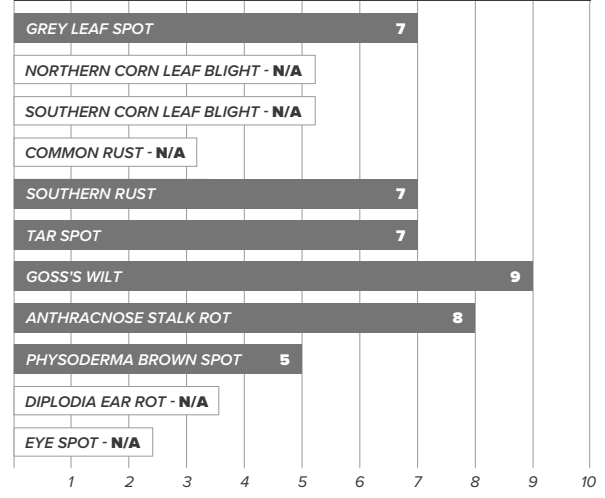

AGRONOMIC FEATURES

Emergence	Excellent
Seedling Vigor	Excellent
Stay Green	Very Good
Dry Down	Excellent
Delayed Harvest	Very Good
Response to Fungicide	Very Good
Corn after Corn	Very Good
Silage	Very Good
Stress Tolerance	Very Good

SOIL PLACEMENT

- HR** **Light Soils:** Low O.M., Low CEC, Low water holding capacity.
- HR** **Medium Soils:** O.M. 1.5-3.5%, CEC 11-20, Good productivity, well drained silt loams.
- HR** **Heavy Soils:** High O.M. >3.5%, CEC >20, Well drained highly productive with deep top soil
- R** **Poorly Drained Soils:** Soils that tend to remain saturated for extended periods of time.

AREA OF ADAPTATION

- HR** **Western:** West of Mississippi River
- HR** **Central:** I-35 to I-65
- HR** **Eastern:** East of Mississippi River
- HR** Moves South well for an early season hybrid
- HR** Moves North well for a full season hybrid

NITROGEN APPLICATION

Rotation - Timing	100% Preplant	Pre/ Sidedress	Starter/ Sidedress
Corn/Soybean	R	HR	HR
Corn/Corn	NR	HR	HR
Corn/Cover	NR	HR	HR

DISEASE RATINGS

NOTES