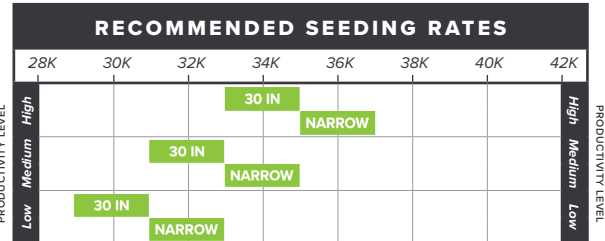

PLACEMENT/MANAGEMENT

- A very well rounded, versatile hybrid
- Excellent seedling vigor and drought tolerance
- Goes West well with strong Goss's Wilt and Green Snap
- Brings top performance to this RM

GENERAL CHARACTERISTICS

GDD Pollination	1318
GDD Black Layer	2600
Pollination for maturity	Medium-Late
Plant Height	Medium
Leaf Type	Semi-Upright
Ear Height	Medium
Ear Type	Semi-Flex
Kernel Rows	16-18
Cob Color	Red
Test Weight	Good
Husk Coverage	Good
Covercrop Companion	Very Good

AGRONOMIC FEATURES

Emergence	Excellent
Seedling Vigor	Excellent
Stay Green	Very Good
Dry Down	Excellent
Delayed Harvest	Very Good
Response to Fungicide	Very Good
Corn after Corn	Very Good
Silage	Very Good
Stress Tolerance	Very Good

SOIL PLACEMENT

- **HR** **Light Soils:** Low O.M., Low CEC, Low water holding capacity.
- **HR** **Medium Soils:** O.M. 1.5-3.5%, CEC 11-20, Good productivity, well drained silt loams.
- **HR** **Heavy Soils:** High O.M. >3.5%, CEC >20, Well drained highly productive with deep top soil
- **R** **Poorly Drained Soils:** Soils that tend to remain saturated for extended periods of time.

AREA OF ADAPTATION

- **HR** **Western:** West of Mississippi River
- **HR** **Central:** I-35 to I-65
- **HR** **Eastern:** East of Mississippi River
- **HR** Moves South well for an early season hybrid
- **HR** Moves North well for a full season hybrid

NITROGEN APPLICATION

Rotation - Timing	100% Preplant	Pre/ Sidedress	Starter/ Sidedress
Corn/Soybean	R	HR	HR
Corn/Corn	NR	HR	HR
Corn/Cover	NR	HR	HR