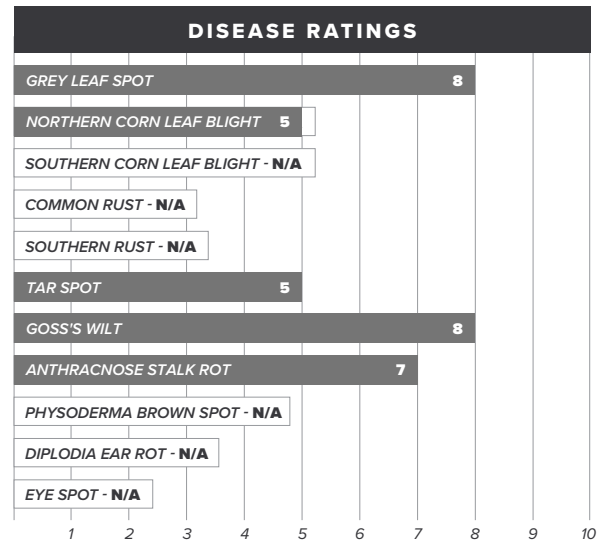

AGRONOMIC FEATURES

Emergence	Very Good
Seedling Vigor	Very Good
Stay Green	Good
Dry Down	Very Good
Delayed Harvest	Very Good
Response to Fungicide	Very Good
Corn after Corn	Very Good
Silage	Very Good
Stress Tolerance	Excellent

SOIL PLACEMENT

Light Soils: Low O.M., Low CEC, Low water holding capacity.

Medium Soils: O.M. 1.5-3.5%, CEC 11-20, Good productivity, well drained silt loams.

Heavy Soils: High O.M. >3.5%, CEC >20, Well drained highly productive with deep top soil

Poorly Drained Soils: Soils that tend to remain saturated for extended periods of time.

AREA OF ADAPTATION

Western: West of Mississippi River

Central: I-35 to I-65

Eastern: East of Mississippi River

Moves South well for an early season hybrid

Moves North well for a full season hybrid

NITROGEN APPLICATION

Rotation - Timing	100% Preplant	Pre/ Sidedress	Starter/ Sidedress
Corn/Soybean	R	HR	HR
Corn/Corn	NR	HR	HR
Corn/Cover	NR	HR	HR

NOTES
