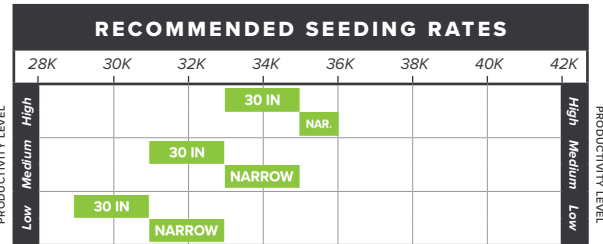

PROHARVEST
SEEDS

PLACEMENT/MANAGEMENT

- A new widely-adapted hybrid that goes on many acres!
- Modified root structure with good wet feet
- Responds at all yield levels
- Can take drought stress and lower pops

GENERAL CHARACTERISTICS

GDD Pollination	1290
GDD Black Layer	2605
Pollination for maturity	Average
Plant Height	Medium-Tall
Leaf Type	Semi-Upright
Ear Height	Medium-High
Ear Type	Flex
Kernel Rows	16-18
Cob Color	Red
Test Weight	Good
Husk Coverage	Good
Covercrop Companion	Good

AGRONOMIC FEATURES

Emergence	Very Good
Seedling Vigor	Very Good
Stay Green	Good
Dry Down	Very Good
Delayed Harvest	Very Good
Response to Fungicide	Very Good
Corn after Corn	Very Good
Silage	Very Good
Stress Tolerance	Excellent

SOIL PLACEMENT

Light Soils: Low O.M., Low CEC, Low water holding capacity.

Medium Soils: O.M. 1.5-3.5%, CEC 11-20, Good productivity, well drained silt loams.

Heavy Soils: High O.M. >3.5%, CEC >20, Well drained highly productive with deep top soil

Poorly Drained Soils: Soils that tend to remain saturated for extended periods of time.

AREA OF ADAPTATION

Western: West of Mississippi River

Central: I-35 to I-65

Eastern: East of Mississippi River

Moves South well for an early season hybrid

Moves North well for a full season hybrid

NITROGEN APPLICATION

Rotation - Timing	100% Preplant	Pre/ Sidedress	Starter/ Sidedress
Corn/Soybean	R	HR	HR
Corn/Corn	NR	HR	HR
Corn/Cover	NR	HR	HR

NOTES