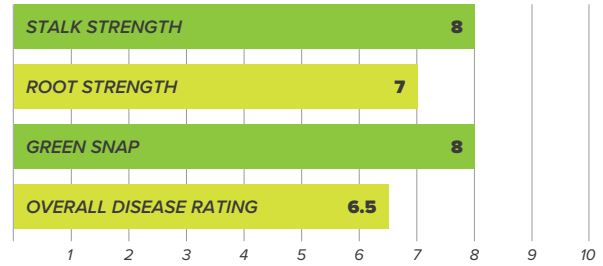

AGRONOMIC FEATURES

Emergence	Very Good
Seedling Vigor	Very Good
Stay Green	Good
Dry Down	Very Good
Delayed Harvest	Very Good
Response to Fungicide	Very Good
Corn after Corn	Very Good
Silage	Very Good
Stress Tolerance	Excellent

SOIL PLACEMENT

Light Soils: Low O.M., Low CEC, Low water holding capacity.

Medium Soils: O.M. 1.5-3.5%, CEC 11-20, Good productivity, well drained silt loams.

Heavy Soils: High O.M. >3.5%, CEC >20, Well drained highly productive with deep top soil

Poorly Drained Soils: Soils that tend to remain saturated for extended periods of time.

AREA OF ADAPTATION

Western: West of Mississippi River

Central: I-35 to I-65

Eastern: East of Mississippi River

Moves South well for an early season hybrid

Moves North well for a full season hybrid

NITROGEN APPLICATION

Rotation - Timing	100% Preplant	Pre/ Sidedress	Starter/ Sidedress
Corn/Soybean	R	HR	HR
Corn/Corn	NR	HR	HR
Corn/Cover	NR	HR	HR

NOTES
