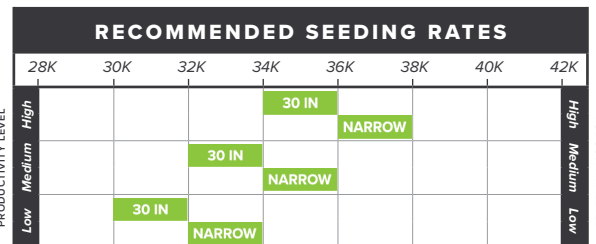

DISEASE RATINGS	
GREY LEAF SPOT	7
NORTHERN CORN LEAF BLIGHT	8
SOUTHERN CORN LEAF BLIGHT	8
COMMON RUST	8
SOUTHERN RUST	8
TAR SPOT	6
GOSS'S WILT	8
ANTHRACNOSE STALK ROT	9
PHYSODERMA BROWN SPOT	8
DIPLODIA EAR ROT	7
EYE SPOT	8

NOTES