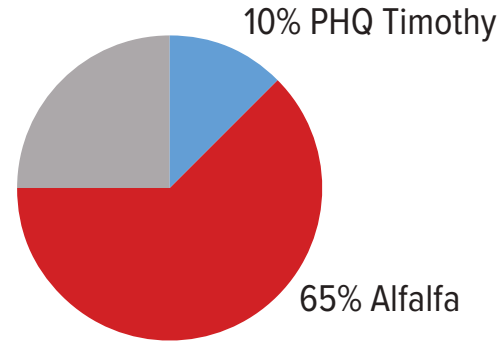

25% PHQ Orchardgrass

**AlfaCut** makes excellent horse and dairy quality hay with the tonnage.

**Rate: 25 lbs/Acre**