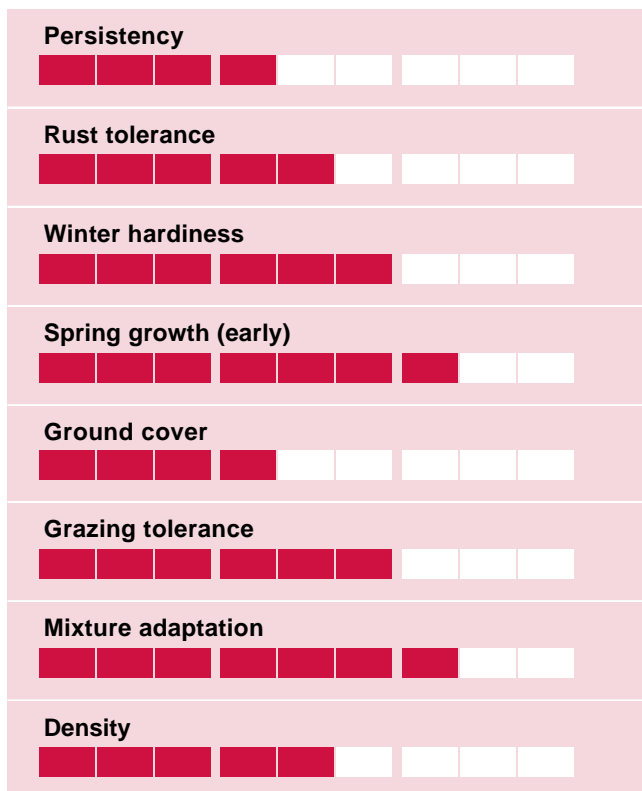

HOSTYN

Festulolium

Festulolium

Top yield with high feeding value - Ryegrass type of festulolium

- Top performance in mixtures for cutting
- Early spring growth, intermediate flowering
- Good persistency
- High feeding value

Ratings

The better of two worlds

HOSTYN is a ryegrass type of festulolium - based on a crossing between italian ryegrass and meadow fescue. This results in a combination of high yield and good persistency.

Yield and Quality

The yield of HOSTYN is high with relatively high sugar contents and good digestibility of organic matter.

HOSTYN is ideal for silage as pure crop or - even better - in mixtures with other grasses like perennial ryegrass, tall fescue types of festulolium and red clover. In such mixtures, HOSTYN delivers early spring growth, high forage yield and persistency, combined with very good feeding value.