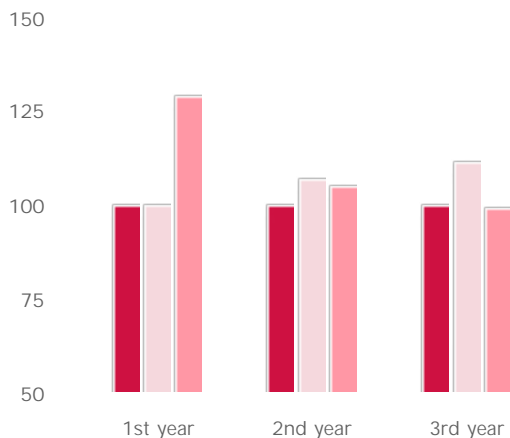

Rel. yield NEL20, crop units/ha

Source: National Variety Testing, Denmark 2010-12.