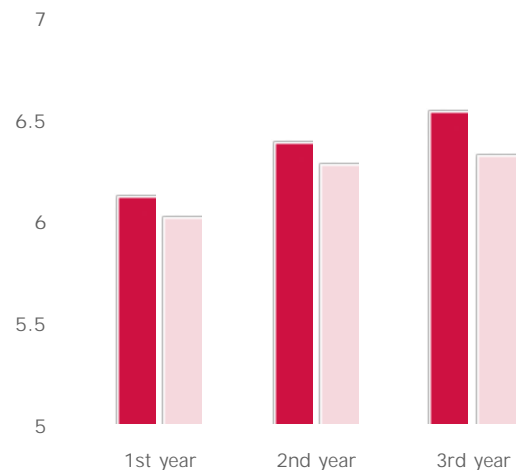

HOSTYN has shown good resistance to rust, Dreschlera leaf spot and mildew.

Rel. yield NEL20, crop units/ha

Source: National Variety Testing, Denmark 2010-12.

Rel. yield NEL20, MJ/kg drymatter

Source: National Variety Testing, Denmark 2010-12