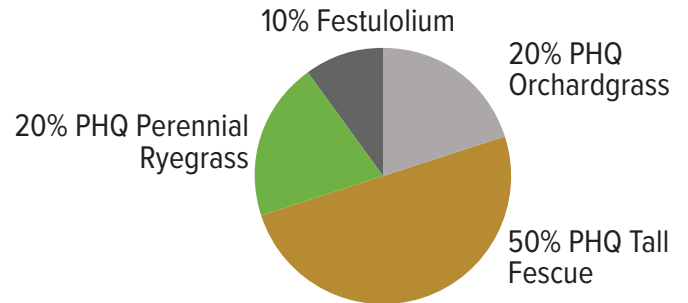

## Pasture Mix

### Features:

PowerGraz is ideal for cattle, sheep, goat, llama, alpaca and horse pastures. PowerGraz can also be used for high-moisture cutting and hay production.

**PowerGraz** is a multi-purpose mix is ideal for cattle, sheep, goat, llama, alpaca, and horse pastures.