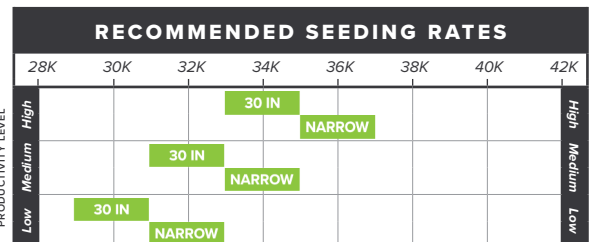

PLACEMENT/MANAGEMENT

- Exciting conventional hybrid with high yield potential
- Outstanding plant health and staygreen
- Excellent early season vigor for early planting
- Very good lateral root system for prairie soils

GENERAL CHARACTERISTICS

GDD Pollination	1285
GDD Black Layer	2700
Pollination for maturity	Early
Plant Height	Medium-Tall
Leaf Type	Upright
Ear Height	Medium
Ear Type	Flex
Kernel Rows	18-20
Cob Color	Red
Test Weight	Good
Husk Coverage	Poor
Covercrop Companion	Very Good

AGRONOMIC FEATURES

Emergence	Excellent
Seedling Vigor	Excellent
Stay Green	Excellent
Dry Down	Good
Delayed Harvest	Good
Response to Fungicide	Fair
Corn after Corn	Excellent
Silage	Very Good
Stress Tolerance	Very Good

SOIL PLACEMENT

- **R** **Light Soils:** Low O.M., Low CEC, Low water holding capacity.
- **HR** **Medium Soils:** O.M. 1.5-3.5%, CEC 11-20, Good productivity, well drained silt loams.
- **HR** **Heavy Soils:** High O.M. >3.5%, CEC >20, Well drained highly productive with deep top soil
- **R** **Poorly Drained Soils:** Soils that tend to remain saturated for extended periods of time.

AREA OF ADAPTATION

- **HR** **Western:** West of Mississippi River
- **HR** **Central:** I-35 to I-65
- **HR** **Eastern:** East of Mississippi River
- **R** Moves South well for an early season hybrid
- **HR** Moves North well for a full season hybrid

NITROGEN APPLICATION

Rotation - Timing	100% Preplant	Pre/Sidedress	Starter/Sidedress
Corn/Soybean	R	HR	HR
Corn/Corn	NR	HR	HR
Corn/Cover	NR	HR	HR