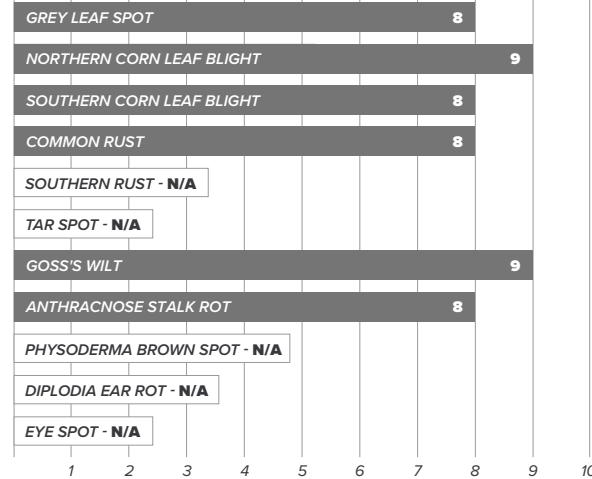

AGRONOMIC FEATURES

Emergence	Excellent
Seedling Vigor	Excellent
Stay Green	Excellent
Dry Down	Good
Delayed Harvest	Good
Response to Fungicide	Fair
Corn after Corn	Excellent
Silage	Very Good
Stress Tolerance	Very Good

SOIL PLACEMENT

- R** **Light Soils:** Low O.M., Low CEC, Low water holding capacity.
- HR** **Medium Soils:** O.M. 1.5-3.5%, CEC 11-20, Good productivity, well drained silt loams.
- HR** **Heavy Soils:** High O.M. >3.5%, CEC >20, Well drained highly productive with deep top soil
- R** **Poorly Drained Soils:** Soils that tend to remain saturated for extended periods of time.

AREA OF ADAPTATION

- HR** **Western:** West of Mississippi River
- HR** **Central:** I-35 to I-65
- HR** **Eastern:** East of Mississippi River
- R** Moves South well for an early season hybrid
- HR** Moves North well for a full season hybrid

NITROGEN APPLICATION

Rotation - Timing	100% Preplant	Pre/Sidedress	Starter/Sidedress
Corn/Soybean	R	HR	HR
Corn/Corn	NR	HR	HR
Corn/Cover	NR	HR	HR

DISEASE RATINGS

NOTES