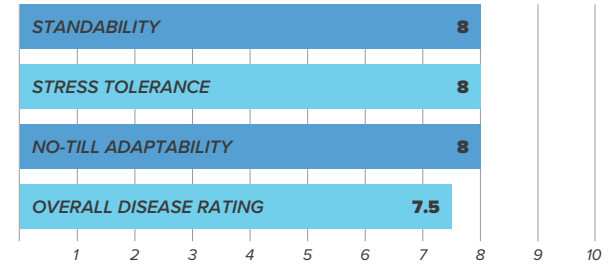

GENERAL CHARACTERISTICS	
Plant Height	Medium-Tall
Canopy/Plant type	Medium-Bush
Branching Habit	Medium
Flower Color	Purple
Hilum Color	Imp. Black
Pod Color	Brown
Pubescence	Gray
Protein	39.2%
Oil	21.4%
Covercrop Companion	Good