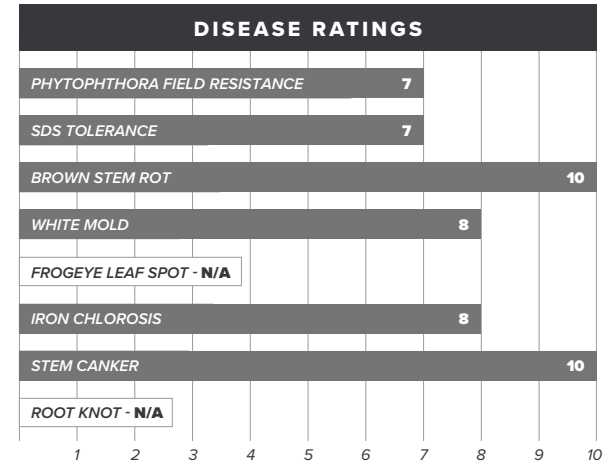

GENERAL CHARACTERISTICS	
Plant Height	Medium-Tall
Canopy/Plant type	Medium-Bush
Branching Habit	Medium
Flower Color	Purple
Hilum Color	Imp. Black
Pod Color	Brown
Pubescence	Gray
Protein	39.2%
Oil	21.4%
Covercrop Companion	Good

AGRONOMIC FEATURES	
Yield for Maturity	Very Good
Emergence	Excellent
Shatter Resistance	Very Good
SCN Resistance source	PI88788
Phytophthora Resistance Source	1c

HERBICIDE TOLERANCE			
Conventional	✓	Dicamba	✓
Glyphosate	✓	2,4-D	✗
Glufosinate	✓	Sulfonylurea	✗

SOIL PLACEMENT	
HR	Light Soils: Low O.M., Low CEC, Low water holding capacity.
HR	Medium Soils: O.M. 1.5-3.5%, CEC 11-20, Good productivity, well drained silt loams.
HR	Heavy Soils: High O.M. >3.5%, CEC >20, Well drained highly productive with deep top soil
HR	Poorly Drained Soils: Soils that tend to remain saturated for extended periods of time.

AREA OF ADAPTATION	
HR	Western: West of Mississippi River
HR	Central: I-35 to I-65
HR	Eastern: East of Mississippi River
HR	Moves South well for an early season hybrid
HR	Moves North well for a full season hybrid

RECOMMENDED SEEDING RATES			
Row Width	Less than 130k	130k to 150k	More than 150k
30" Rows	R	HR	R
15" Rows	NR	HR	R
7.5" Rows	NR	NR	R

Population ranges are listed in 1000 seeds/acre