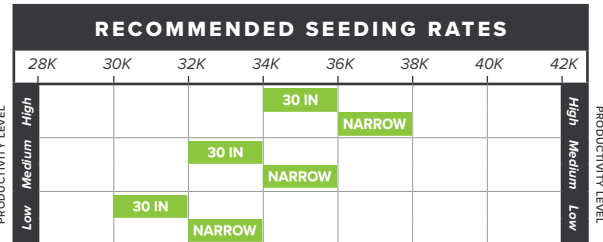

PLACEMENT/MANAGEMENT

- High yielding hybrid that can handle the tough acre
- Good choice for early planting and no-till fields
- Produces long tapered ears with nice flex
- Monitor fields with history of GLS and NCLB

GENERAL CHARACTERISTICS

GDD Pollination	1235
GDD Black Layer	2310
Pollination for maturity	Average
Plant Height	Medium
Leaf Type	Semi-Upright
Ear Height	Medium
Ear Type	Semi-Flex
Kernel Rows	16-18
Cob Color	Red
Test Weight	Good
Husk Coverage	Good
Covercrop Companion	Very Good

AGRONOMIC FEATURES

Emergence	Excellent
Seedling Vigor	Excellent
Stay Green	Very Good
Dry Down	Very Good
Delayed Harvest	Very Good
Response to Fungicide	Yes
Corn after Corn	Very Good
Silage	Very Good
Stress Tolerance	Very Good

SOIL PLACEMENT

- **HR** **Light Soils:** Low O.M., Low CEC, Low water holding capacity.
- **HR** **Medium Soils:** O.M. 1.5-3.5%, CEC 11-20, Good productivity, well drained silt loams.
- **R** **Heavy Soils:** High O.M. >3.5%, CEC >20, Well drained highly productive with deep top soil
- **R** **Poorly Drained Soils:** Soils that tend to remain saturated for extended periods of time.

AREA OF ADAPTATION

- **HR** **Western:** West of Mississippi River
- **HR** **Central:** I-35 to I-65
- **HR** **Eastern:** East of Mississippi River
- **HR** Moves South well for an early season hybrid
- **HR** Moves North well for a full season hybrid

NITROGEN APPLICATION

Rotation - Timing	100% Preplant	Pre/Sidedress	Starter/Sidedress
Corn/Soybean	R	HR	HR
Corn/Corn	NR	HR	HR
Corn/Cover	NR	HR	HR