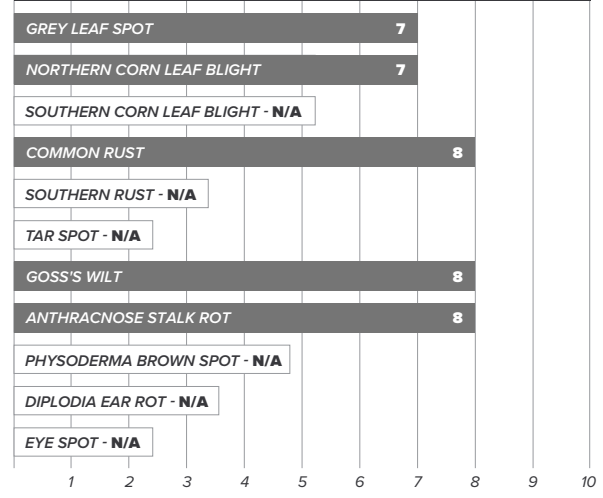

AGRONOMIC FEATURES

Emergence	Excellent
Seedling Vigor	Excellent
Stay Green	Very Good
Dry Down	Very Good
Delayed Harvest	Very Good
Response to Fungicide	Yes
Corn after Corn	Very Good
Silage	Very Good
Stress Tolerance	Very Good

SOIL PLACEMENT

- HR** **Light Soils:** Low O.M., Low CEC, Low water holding capacity.
- HR** **Medium Soils:** O.M. 1.5-3.5%, CEC 11-20, Good productivity, well drained silt loams.
- R** **Heavy Soils:** High O.M. >3.5%, CEC >20, Well drained highly productive with deep top soil
- R** **Poorly Drained Soils:** Soils that tend to remain saturated for extended periods of time.

AREA OF ADAPTATION

- HR** **Western:** West of Mississippi River
- HR** **Central:** I-35 to I-65
- HR** **Eastern:** East of Mississippi River
- HR** Moves South well for an early season hybrid
- HR** Moves North well for a full season hybrid

NITROGEN APPLICATION

Rotation - Timing	100% Preplant	Pre/Sidedress	Starter/Sidedress
Corn/Soybean	R	HR	HR
Corn/Corn	NR	HR	HR
Corn/Cover	NR	HR	HR

DISEASE RATINGS

NOTES