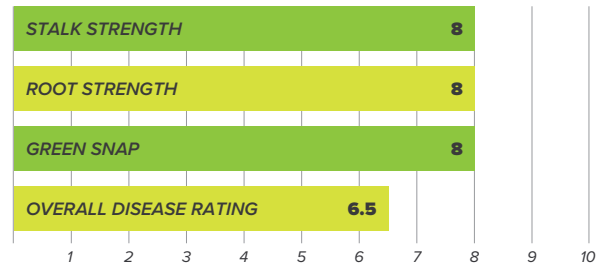

PLACEMENT/MANAGEMENT

- High yielding hybrid that can handle the tough acre
- Good choice for early planting and no-till fields
- Produces long tapered ears with nice flex
- Monitor fields with history of GLS and NCLB

GENERAL CHARACTERISTICS

GDD Pollination	1235
GDD Black Layer	2310
Pollination for maturity	Average
Plant Height	Medium
Leaf Type	Semi-Upright
Ear Height	Medium
Ear Type	Semi-Flex
Kernel Rows	16-18
Cob Color	Red
Test Weight	Good
Husk Coverage	Good
Covercrop Companion	Very Good

AGRONOMIC FEATURES

Emergence	Excellent
Seedling Vigor	Excellent
Stay Green	Very Good
Dry Down	Very Good
Delayed Harvest	Very Good
Response to Fungicide	Yes
Corn after Corn	Very Good
Silage	Very Good
Stress Tolerance	Very Good

SOIL PLACEMENT

- **HR** **Light Soils:** Low O.M., Low CEC, Low water holding capacity.
- **HR** **Medium Soils:** O.M. 1.5-3.5%, CEC 11-20, Good productivity, well drained silt loams.
- **R** **Heavy Soils:** High O.M. >3.5%, CEC >20, Well drained highly productive with deep top soil
- **R** **Poorly Drained Soils:** Soils that tend to remain saturated for extended periods of time.

AREA OF ADAPTATION

- **HR** **Western:** West of Mississippi River
- **HR** **Central:** I-35 to I-65
- **HR** **Eastern:** East of Mississippi River
- **HR** Moves South well for an early season hybrid
- **HR** Moves North well for a full season hybrid

NITROGEN APPLICATION

Rotation - Timing	100% Preplant	Pre/Sidedress	Starter/Sidedress
Corn/Soybean	R	HR	HR
Corn/Corn	NR	HR	HR
Corn/Cover	NR	HR	HR