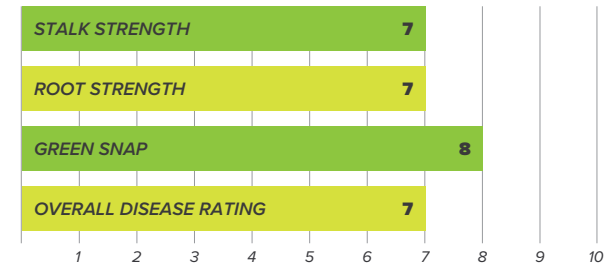

- High performing Artesian® hybrid
- Excels in the Central and Western Corn Belt
- Excellent early season vigor for early planting
- Great ear flex allows for more moderate populations

GENERAL CHARACTERISTICS	
GDD Pollination	1315
GDD Black Layer	2600
Pollination for maturity	Early
Plant Height	Medium
Leaf Type	Semi-Upright
Ear Height	Medium-Low
Ear Type	Semi-Flex
Kernel Rows	16-18
Cob Color	Pink
Test Weight	Good
Husk Coverage	Good
Covercrop Companion	Very Good

AGRONOMIC FEATURES	
Emergence	Excellent
Seedling Vigor	Excellent
Stay Green	Good
Dry Down	Excellent
Delayed Harvest	Very Good
Response to Fungicide	Excellent
Corn after Corn	Very Good
Silage	Very Good
Stress Tolerance	Excellent

SOIL PLACEMENT	
HR	Light Soils: Low O.M., Low CEC, Low water holding capacity.
HR	Medium Soils: O.M. 1.5-3.5%, CEC 11-20, Good productivity, well drained silt loams.
HR	Heavy Soils: High O.M. >3.5%, CEC >20, Well drained highly productive with deep top soil
R	Poorly Drained Soils: Soils that tend to remain saturated for extended periods of time.

AREA OF ADAPTATION	
HR	Western: West of Mississippi River
HR	Central: I-35 to I-65
R	Eastern: East of Mississippi River
HR	Moves South well for an early season hybrid
HR	Moves North well for a full season hybrid

NITROGEN APPLICATION			
Rotation - Timing	100% Preplant	Pre/Sidedress	Starter/Sidedress
Corn/Soybean	R	HR	HR
Corn/Corn	NR	HR	HR
Corn/Cover	NR	HR	HR

NOTES