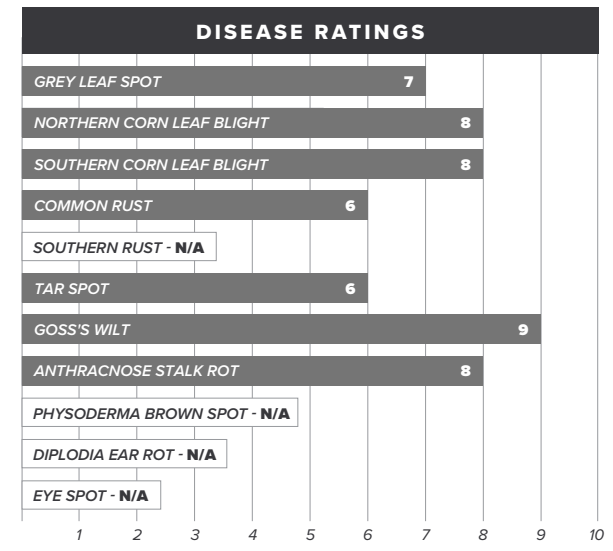

- High performing Artesian® hybrid
- Excels in the Central and Western Corn Belt
- Excellent early season vigor for early planting
- Great ear flex allows for more moderate populations

GENERAL CHARACTERISTICS	
GDD Pollination	1315
GDD Black Layer	2600
Pollination for maturity	Early
Plant Height	Medium
Leaf Type	Semi-Upright
Ear Height	Medium-Low
Ear Type	Semi-Flex
Kernel Rows	16-18
Cob Color	Pink
Test Weight	Good
Husk Coverage	Good
Covercrop Companion	Very Good

AGRONOMIC FEATURES	
Emergence	Excellent
Seedling Vigor	Excellent
Stay Green	Good
Dry Down	Excellent
Delayed Harvest	Very Good
Response to Fungicide	Excellent
Corn after Corn	Very Good
Silage	Very Good
Stress Tolerance	Excellent

SOIL PLACEMENT	
HR	Light Soils: Low O.M., Low CEC, Low water holding capacity.
HR	Medium Soils: O.M. 1.5-3.5%, CEC 11-20, Good productivity, well drained silt loams.
HR	Heavy Soils: High O.M. >3.5%, CEC >20, Well drained highly productive with deep top soil
R	Poorly Drained Soils: Soils that tend to remain saturated for extended periods of time.

AREA OF ADAPTATION	
HR	Western: West of Mississippi River
HR	Central: I-35 to I-65
R	Eastern: East of Mississippi River
HR	Moves South well for an early season hybrid
HR	Moves North well for a full season hybrid

NITROGEN APPLICATION			
Rotation - Timing	100% Preplant	Pre/Sidedress	Starter/Sidedress
Corn/Soybean	R	HR	HR
Corn/Corn	NR	HR	HR
Corn/Cover	NR	HR	HR

NOTES