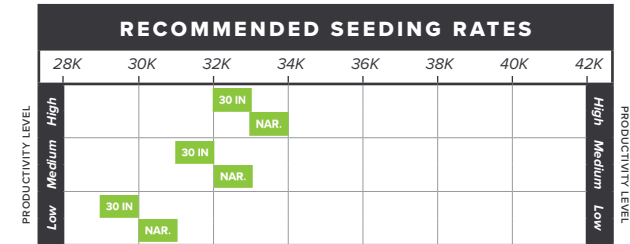

- High performing Artesian® hybrid
- Excels in the Central and Western Corn Belt
- Excellent early season vigor for early planting
- Great ear flex allows for more moderate populations

GENERAL CHARACTERISTICS	
GDD Pollination	1315
GDD Black Layer	2600
Pollination for maturity	Early
Plant Height	Medium
Leaf Type	Semi-Upright
Ear Height	Medium-Low
Ear Type	Semi-Flex
Kernel Rows	16-18
Cob Color	Pink
Test Weight	Good
Husk Coverage	Good
Covercrop Companion	Very Good

AGRONOMIC FEATURES	
Emergence	Excellent
Seedling Vigor	Excellent
Stay Green	Good
Dry Down	Excellent
Delayed Harvest	Very Good
Response to Fungicide	Excellent
Corn after Corn	Very Good
Silage	Very Good
Stress Tolerance	Excellent

SOIL PLACEMENT	
HR	Light Soils: Low O.M., Low CEC, Low water holding capacity.
HR	Medium Soils: O.M. 1.5-3.5%, CEC 11-20, Good productivity, well drained silt loams.
HR	Heavy Soils: High O.M. >3.5%, CEC >20, Well drained highly productive with deep top soil
R	Poorly Drained Soils: Soils that tend to remain saturated for extended periods of time.

AREA OF ADAPTATION	
HR	Western: West of Mississippi River
HR	Central: I-35 to I-65
R	Eastern: East of Mississippi River
HR	Moves South well for an early season hybrid
HR	Moves North well for a full season hybrid

NITROGEN APPLICATION			
Rotation - Timing	100% Preplant	Pre/Sidedress	Starter/Sidedress
Corn/Soybean	R	HR	HR
Corn/Corn	NR	HR	HR
Corn/Cover	NR	HR	HR

NOTES