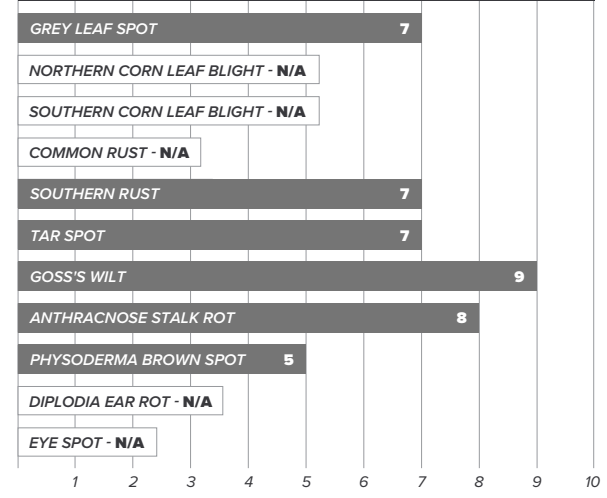

AGRONOMIC FEATURES

Emergence	Excellent
Seedling Vigor	Excellent
Stay Green	Very Good
Dry Down	Excellent
Delayed Harvest	Very Good
Response to Fungicide	Very Good
Corn after Corn	Very Good
Silage	Very Good
Stress Tolerance	Very Good

SOIL PLACEMENT

- HR** **Light Soils:** Low O.M., Low CEC, Low water holding capacity.
- HR** **Medium Soils:** O.M. 1.5-3.5%, CEC 11-20, Good productivity, well drained silt loams.
- HR** **Heavy Soils:** High O.M. >3.5%, CEC >20, Well drained highly productive with deep top soil
- R** **Poorly Drained Soils:** Soils that tend to remain saturated for extended periods of time.

AREA OF ADAPTATION

- HR** **Western:** West of Mississippi River
- HR** **Central:** I-35 to I-65
- HR** **Eastern:** East of Mississippi River
- HR** Moves South well for an early season hybrid
- HR** Moves North well for a full season hybrid

NITROGEN APPLICATION

Rotation - Timing	100% Preplant	Pre/Sidedress	Starter/Sidedress
Corn/Soybean	R	HR	HR
Corn/Corn	NR	HR	HR
Corn/Cover	NR	HR	HR

DISEASE RATINGS

NOTES