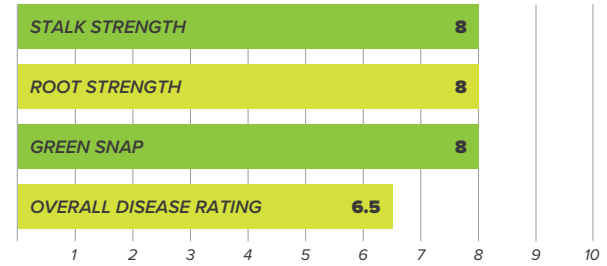

PLACEMENT/MANAGEMENT

- A very well rounded, versatile hybrid
- Excellent seedling vigor and drought tolerance
- Goes West well with strong Goss's Wilt and Green Snap
- Brings top performance to this RM

GENERAL CHARACTERISTICS

GDD Pollination	1318
GDD Black Layer	2600
Pollination for maturity	Medium-Late
Plant Height	Medium
Leaf Type	Semi-Upright
Ear Height	Medium
Ear Type	Semi-Flex
Kernel Rows	16-18
Cob Color	Red
Test Weight	Good
Husk Coverage	Good
Covercrop Companion	Very Good

AGRONOMIC FEATURES

Emergence	Excellent
Seedling Vigor	Excellent
Stay Green	Very Good
Dry Down	Excellent
Delayed Harvest	Very Good
Response to Fungicide	Very Good
Corn after Corn	Very Good
Silage	Very Good
Stress Tolerance	Very Good

SOIL PLACEMENT

- **HR** **Light Soils:** Low O.M., Low CEC, Low water holding capacity.
- **HR** **Medium Soils:** O.M. 1.5-3.5%, CEC 11-20, Good productivity, well drained silt loams.
- **HR** **Heavy Soils:** High O.M. >3.5%, CEC >20, Well drained highly productive with deep top soil
- **R** **Poorly Drained Soils:** Soils that tend to remain saturated for extended periods of time.

AREA OF ADAPTATION

- **HR** **Western:** West of Mississippi River
- **HR** **Central:** I-35 to I-65
- **HR** **Eastern:** East of Mississippi River
- **HR** Moves South well for an early season hybrid
- **HR** Moves North well for a full season hybrid

NITROGEN APPLICATION

Rotation - Timing	100% Preplant	Pre/Sidedress	Starter/Sidedress
Corn/Soybean	R	HR	HR
Corn/Corn	NR	HR	HR
Corn/Cover	NR	HR	HR