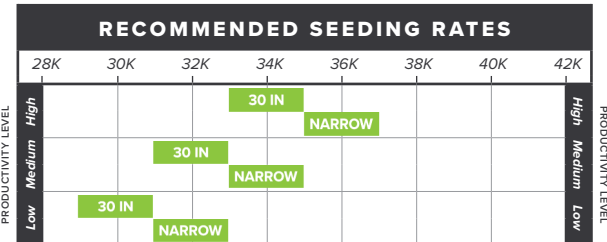

PLACEMENT/MANAGEMENT

- A very well rounded, versatile hybrid
- Excellent seedling vigor and drought tolerance
- Goes West well with strong Goss's Wilt and Green Snap
- Brings top performance to this RM

GENERAL CHARACTERISTICS

GDD Pollination	1318
GDD Black Layer	2600
Pollination for maturity	Medium-Late
Plant Height	Medium
Leaf Type	Semi-Upright
Ear Height	Medium
Ear Type	Semi-Flex
Kernel Rows	16-18
Cob Color	Red
Test Weight	Good
Husk Coverage	Good
Covercrop Companion	Very Good

AGRONOMIC FEATURES

Emergence	Excellent
Seedling Vigor	Excellent
Stay Green	Very Good
Dry Down	Excellent
Delayed Harvest	Very Good
Response to Fungicide	Very Good
Corn after Corn	Very Good
Silage	Very Good
Stress Tolerance	Very Good

SOIL PLACEMENT

- **HR** **Light Soils:** Low O.M., Low CEC, Low water holding capacity.
- **HR** **Medium Soils:** O.M. 1.5-3.5%, CEC 11-20, Good productivity, well drained silt loams.
- **HR** **Heavy Soils:** High O.M. >3.5%, CEC >20, Well drained highly productive with deep top soil
- **R** **Poorly Drained Soils:** Soils that tend to remain saturated for extended periods of time.

AREA OF ADAPTATION

- **HR** **Western:** West of Mississippi River
- **HR** **Central:** I-35 to I-65
- **HR** **Eastern:** East of Mississippi River
- **HR** Moves South well for an early season hybrid
- **HR** Moves North well for a full season hybrid

NITROGEN APPLICATION

Rotation - Timing	100% Preplant	Pre/Sidedress	Starter/Sidedress
Corn/Soybean	R	HR	HR
Corn/Corn	NR	HR	HR
Corn/Cover	NR	HR	HR