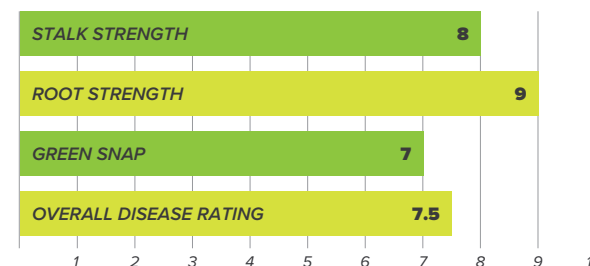

84P47

114 DAY
Available as: SSRIB

SmartStax®
RIB COMPLETE

PROHARVEST
SEEDS

PLACEMENT/MANAGEMENT

- A powerful SmartStax® RIB Complete® option for Central and East
- Strong disease package for corn-on-corn acres
- Nice test weight, deep kernels with consistent ears
- Watch Green Snap as you pull it west into Nebraska

GENERAL CHARACTERISTICS	
GDD Pollination	1340
GDD Black Layer	2840
Pollination for maturity	Average
Plant Height	Medium
Leaf Type	Semi-Upright
Ear Height	Medium
Ear Type	Semi-Flex
Kernel Rows	14-18
Cob Color	Red
Test Weight	Excellent
Husk Coverage	Very Good
Covercrop Companion	Very Good

SOIL PLACEMENT	
HR	Light Soils: Low O.M., Low CEC, Low water holding capacity.
HR	Medium Soils: O.M. 1.5-3.5%, CEC 11-20, Good productivity, well drained silt loams.
HR	Heavy Soils: High O.M. >3.5%, CEC >20, Well drained highly productive with deep top soil
HR	Poorly Drained Soils: Soils that tend to remain saturated for extended periods of time.