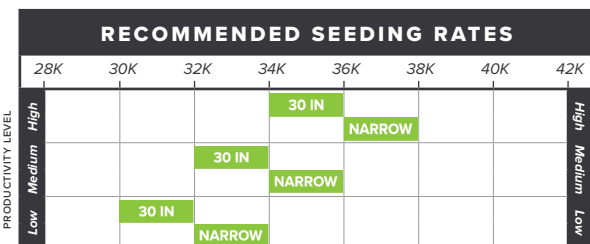

84P47

114 DAY
Available as: SSRIB

SmartStax®
RIB COMPLETE

PROHARVEST
SEEDS

PLACEMENT/MANAGEMENT

- A powerful SmartStax® RIB Complete® option for Central and East
- Strong disease package for corn-on-corn acres
- Nice test weight, deep kernels with consistent ears
- Watch Green Snap as you pull it west into Nebraska

GENERAL CHARACTERISTICS	
GDD Pollination	1340
GDD Black Layer	2840
Pollination for maturity	Average
Plant Height	Medium
Leaf Type	Semi-Upright
Ear Height	Medium
Ear Type	Semi-Flex
Kernel Rows	14-18
Cob Color	Red
Test Weight	Excellent
Husk Coverage	Very Good
Covercrop Companion	Very Good

SOIL PLACEMENT	
HR	Light Soils: Low O.M., Low CEC, Low water holding capacity.
HR	Medium Soils: O.M. 1.5-3.5%, CEC 11-20, Good productivity, well drained silt loams.
HR	Heavy Soils: High O.M. >3.5%, CEC >20, Well drained highly productive with deep top soil
HR	Poorly Drained Soils: Soils that tend to remain saturated for extended periods of time.