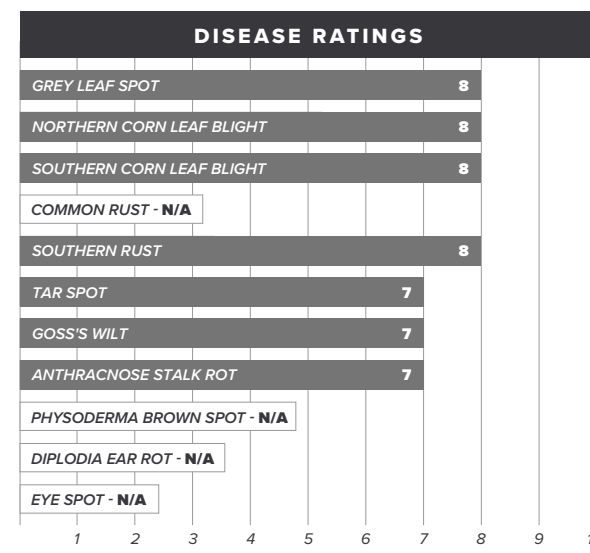

84P47

114 DAY
Available as: SSRIB

SmartStax®
RIB COMPLETE

PROHARVEST
SEEDS

PLACEMENT/MANAGEMENT

- A powerful SmartStax® RIB Complete® option for Central and East
- Strong disease package for corn-on-corn acres
- Nice test weight, deep kernels with consistent ears
- Watch Green Snap as you pull it west into Nebraska

GENERAL CHARACTERISTICS	
GDD Pollination	1340
GDD Black Layer	2840
Pollination for maturity	Average
Plant Height	Medium
Leaf Type	Semi-Upright
Ear Height	Medium
Ear Type	Semi-Flex
Kernel Rows	14-18
Cob Color	Red
Test Weight	Excellent
Husk Coverage	Very Good
Covercrop Companion	Very Good

SOIL PLACEMENT	
HR	Light Soils: Low O.M., Low CEC, Low water holding capacity.
HR	Medium Soils: O.M. 1.5-3.5%, CEC 11-20, Good productivity, well drained silt loams.
HR	Heavy Soils: High O.M. >3.5%, CEC >20, Well drained highly productive with deep top soil
HR	Poorly Drained Soils: Soils that tend to remain saturated for extended periods of time.

AGRONOMIC FEATURES	
Emergence	Very Good
Seedling Vigor	Very Good
Stay Green	Very Good
Dry Down	Very Good
Delayed Harvest	Excellent
Response to Fungicide	Very Good
Corn after Corn	Excellent
Silage	Good
Stress Tolerance	Very Good